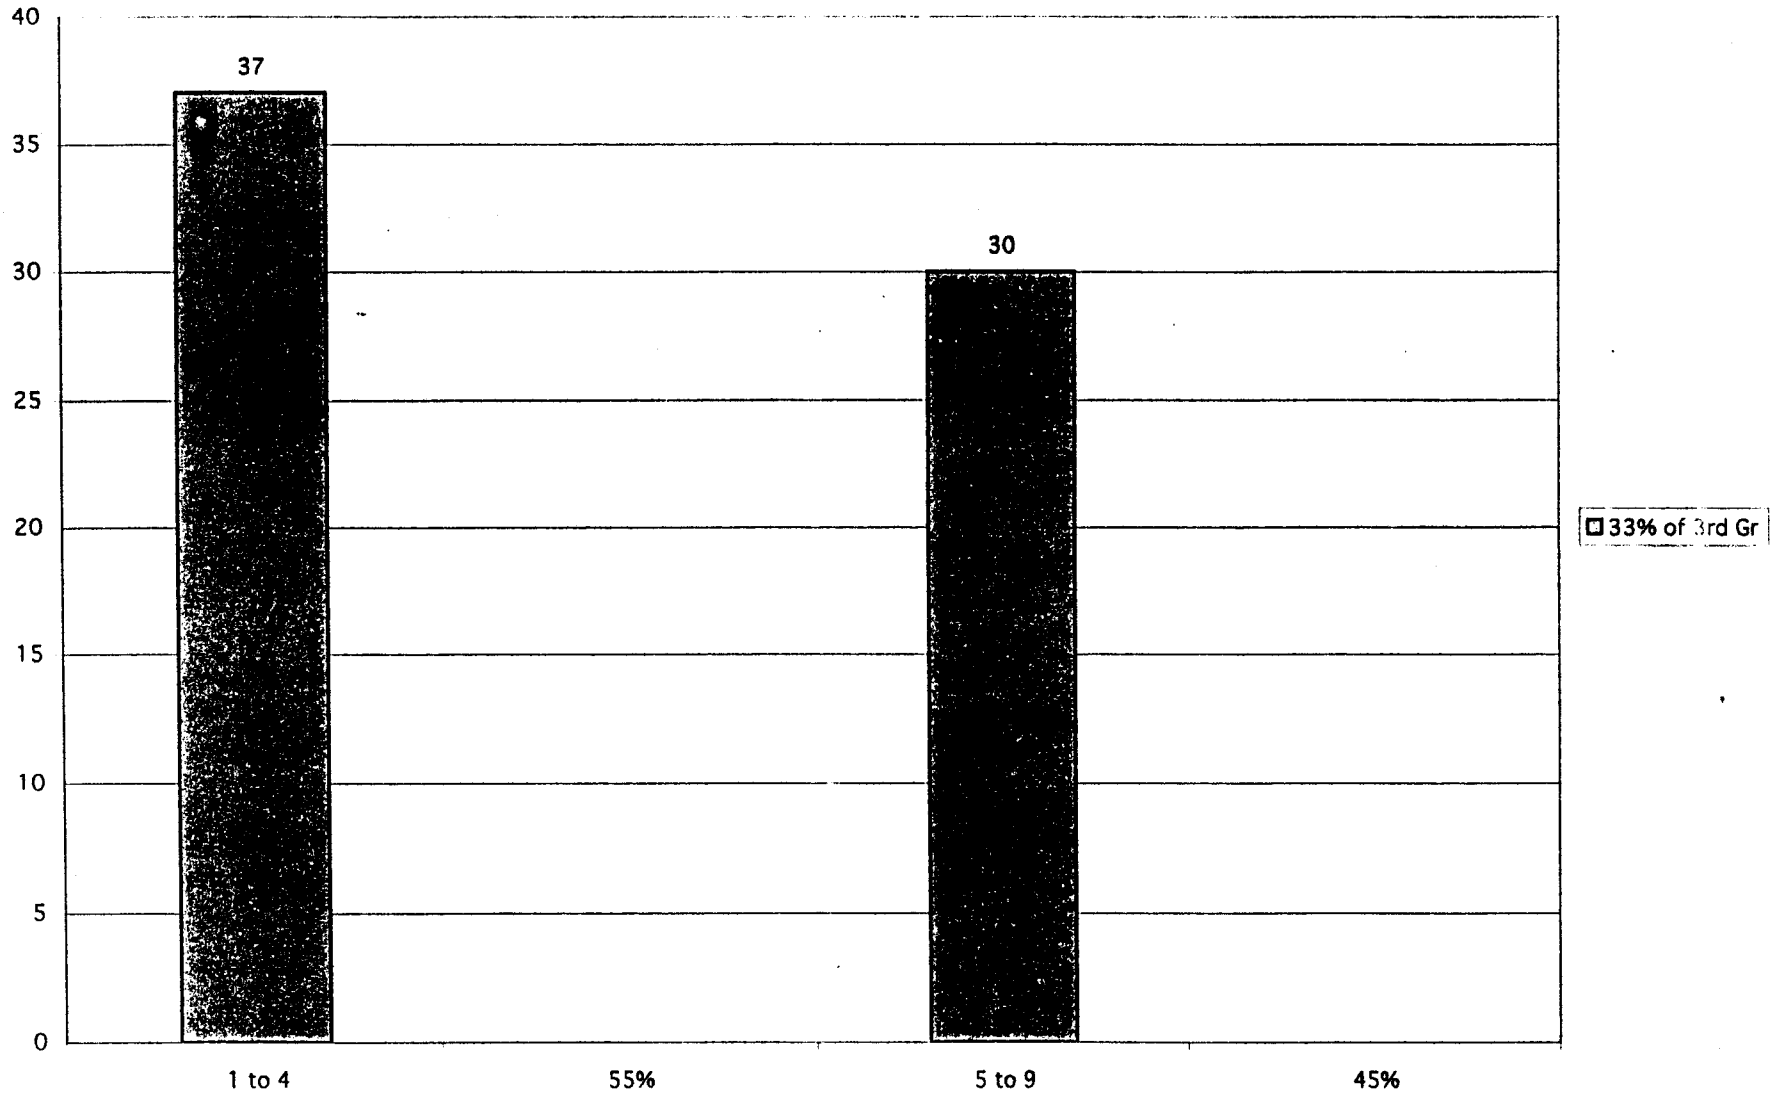

3rd Gr District Native Fall 2000 Gates