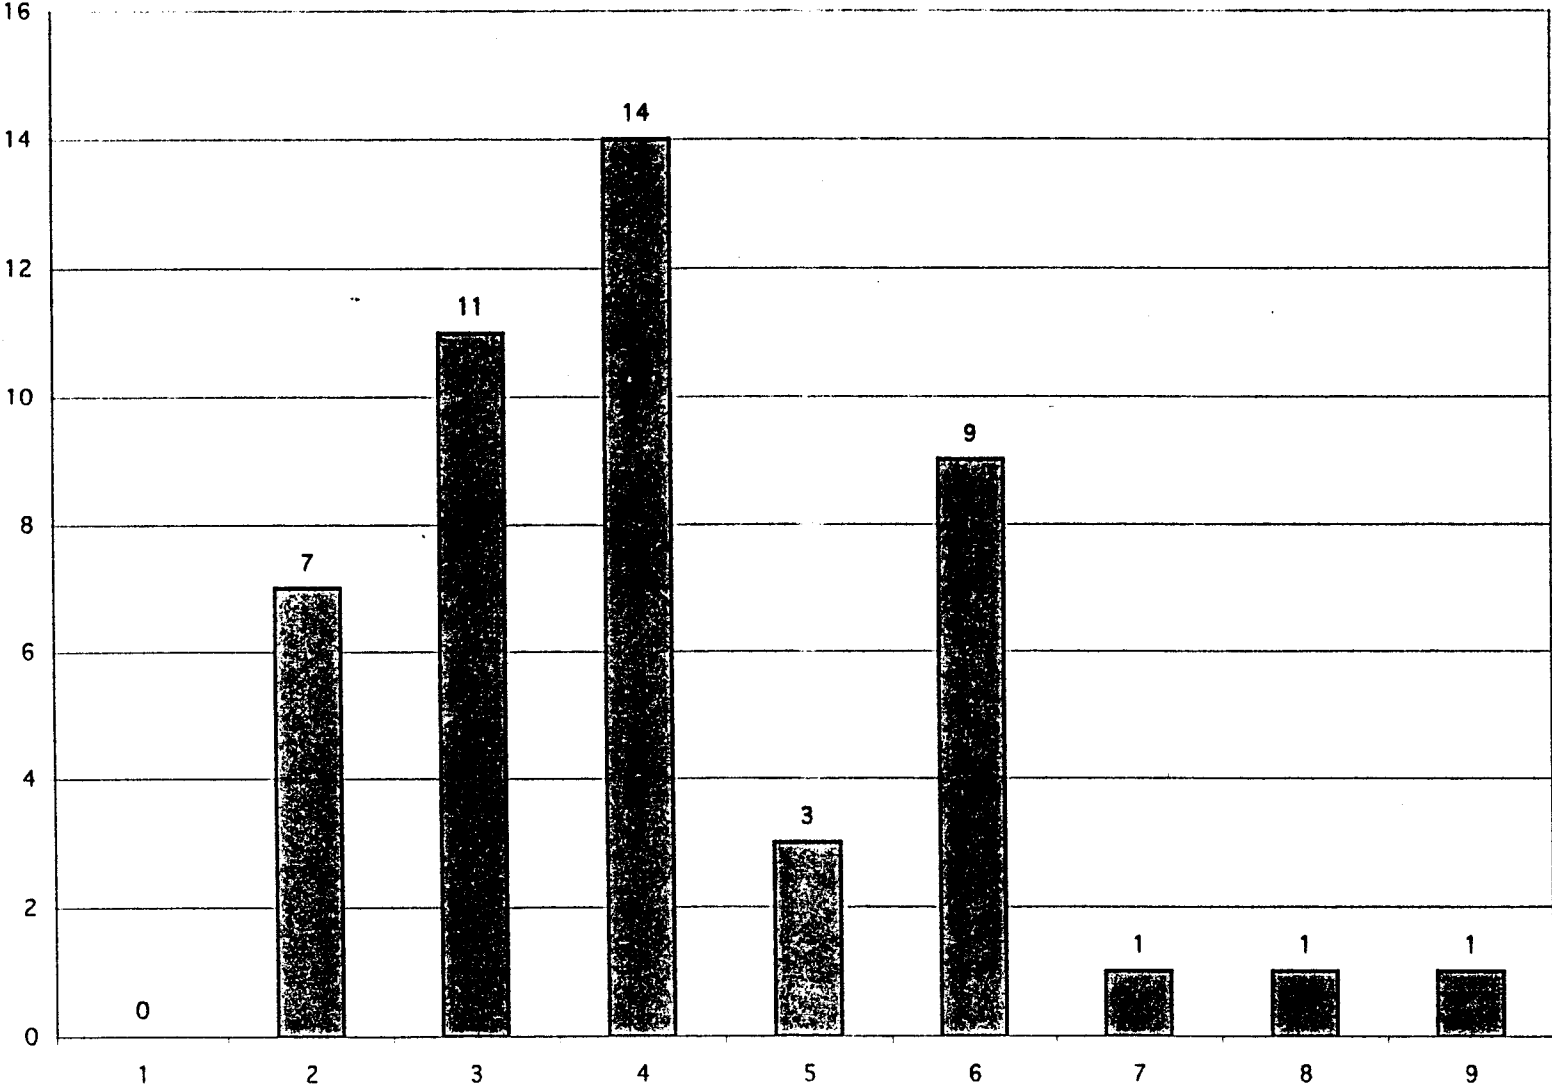

students=47