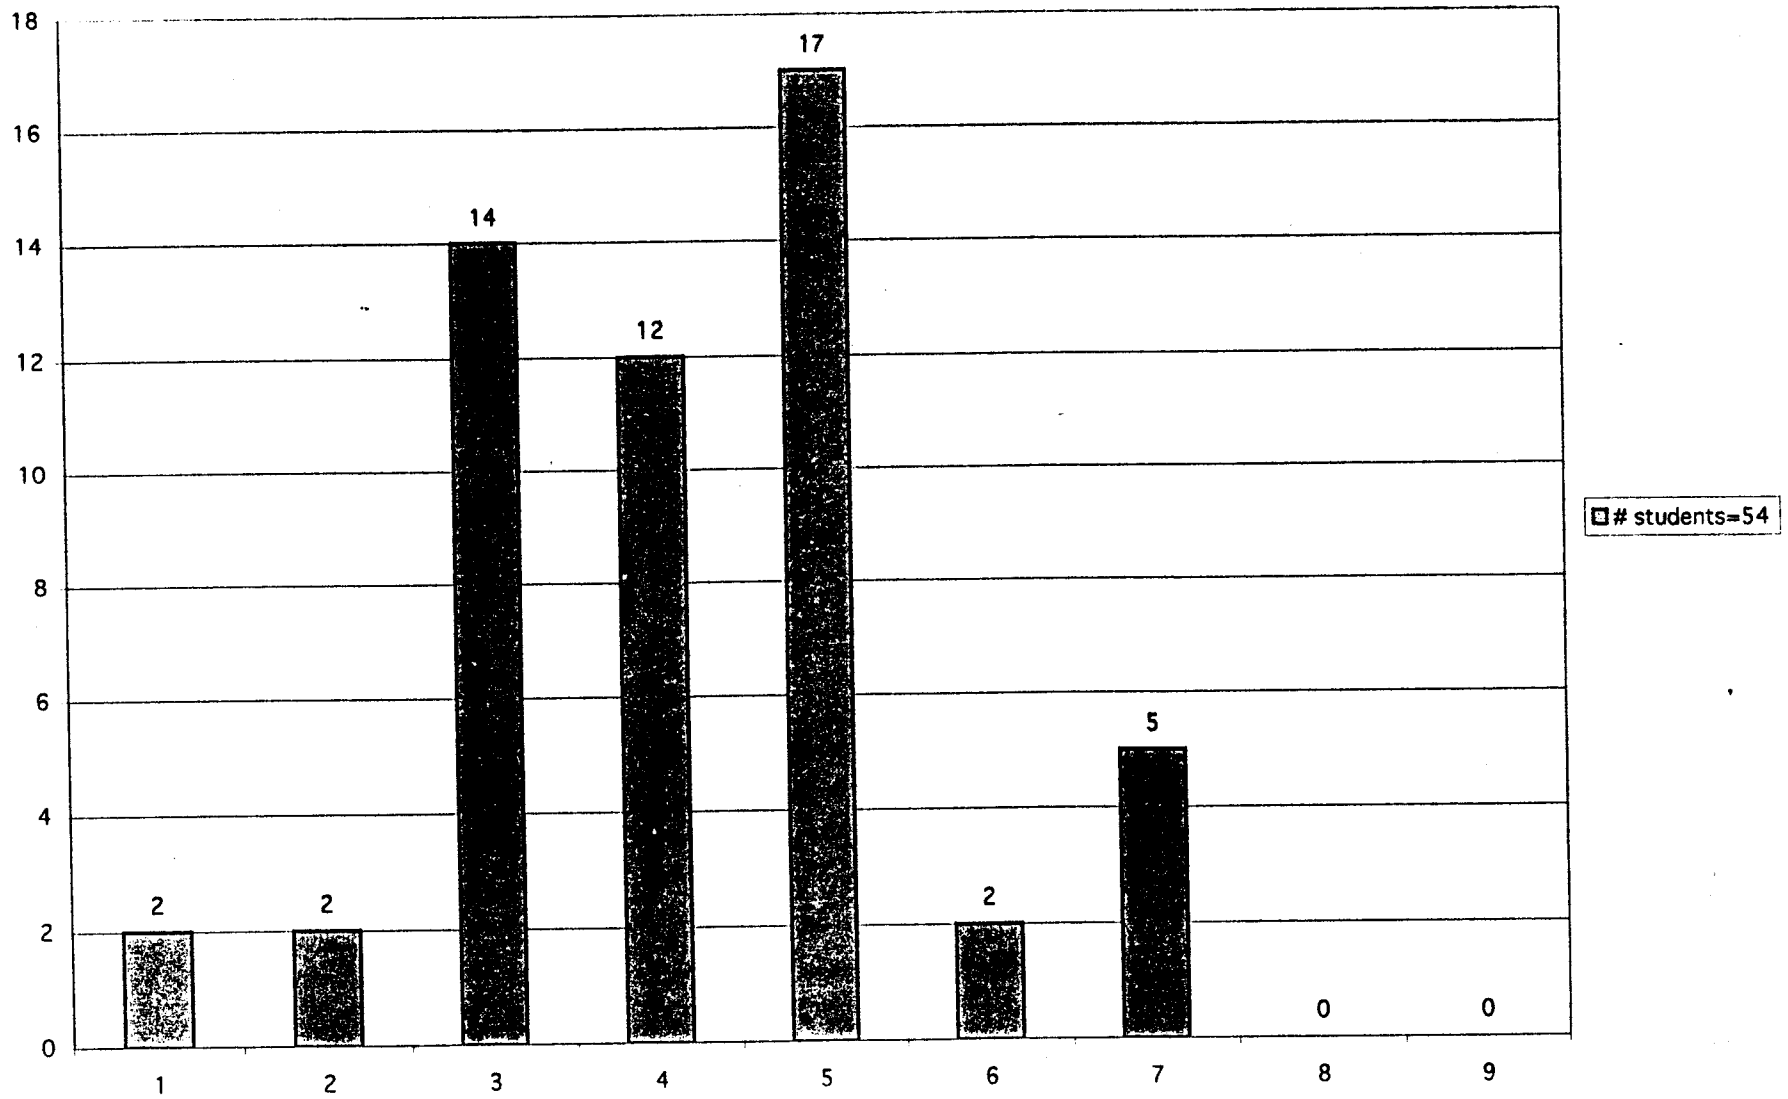

4th Grade District Native Fall 2000 Gates