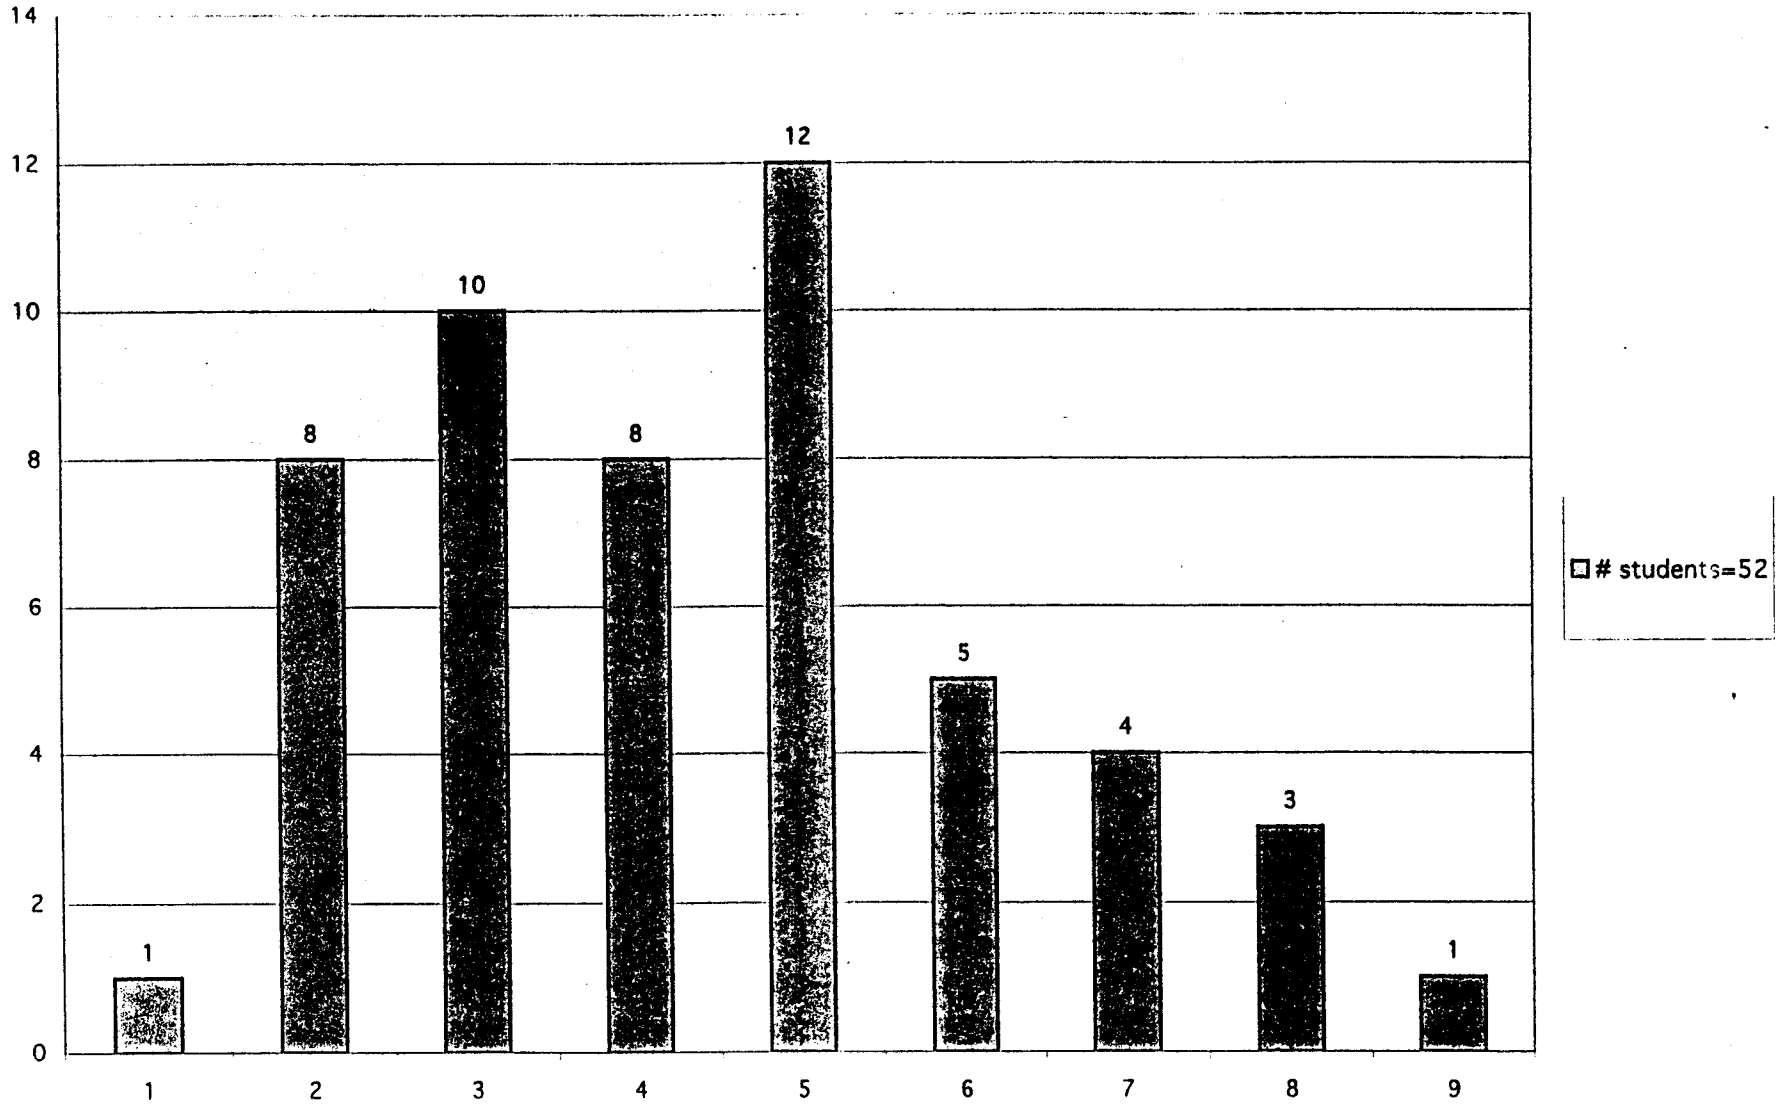

Fall Gates 2000 Disaggregated Data Native Students 1-6 Grades

	A	B	C	D	E	F	G	H	I	J	K
1		1st Grade	2nd Grade	3rd Grade	4th Grade	5th Grade	6th Grade		#Native Total	#Enrollment	% Native
2	Houghtaling	16	13	17	23	24	23		116	378	%31
3	1-4	6	7	6	10	17	6		52		%45
4	5-9	10	6	11	13	7	17		64		%55
5											
6	Charter	6	3	3	1	5	3		21	124	%16.9
7	1-4	1	3	1	0	2	0		7		%33
8	5-9	5	0	2	1	3	3		14		%64
9											
10	Valley Park	12	11	21	9	9	15		77	207	%37
11	1-4	8	10	16	5	6	5		50		%65
12	5-9	4	1	5	4	3	10		27		%35
13											
14	White Cliff	11	14	19	13	6	14		77	293	%26
15	1-4	7	10	12	9	3	7		48		%62
16	5-9	4	4	7	4	3	7		29		%38
17											
18	Pt Higgins	7	6	7	8	9	6		43	261	%16.4
19	1-4	4	4	4	5	6	3		26		%60
20	5-9	3	2	3	3	3	3		17		%40
21											
22	District	52	47	67	54	52	61		330	1263	
23	1-4	50% 26	72% 34	55% 37	54% 29	64% 34	34% 21		54% 179		
24	5-9	50% 26	28% 13	45% 30	46% 25	36% 19	66% 40		46% 151		

1st Grade District Native Students Gates Fall 2000